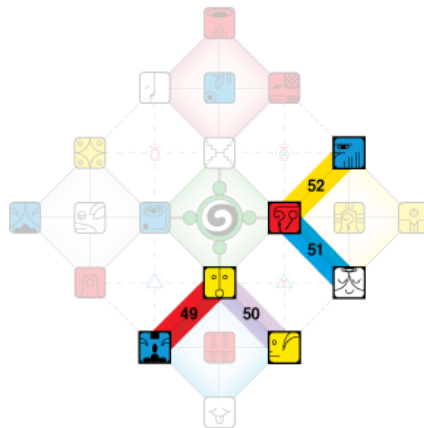

	DALI THU	SELI FRI	GAMMA SAT	KALI SUN	ALPHA MON	LIMI TUE	SILIO WED
1 6/27	2 6/28	3 6/29	4 6/30	5 7/1	6 7/2	7 7/3	
49 KIN 250	KIN 251	KIN 252	KIN 253	KIN 254	KIN 255	KIN 256	
8 7/4	9 7/5	10 7/6	11 7/7	12 7/8	13 7/9	14 7/10	
50 KIN 257	KIN 258	KIN 259	KIN 260	KIN 1	KIN 2	KIN 3	
15 7/11	16 7/12	17 7/13	18 7/14	19 7/15	20 7/16	21 7/17	
51 KIN 4	KIN 5	KIN 6	KIN 7	KIN 8	KIN 9	KIN 10	
22 7/18	23 7/19	24 7/20	25 7/21	26 7/22	27 7/23	28 7/24	
52 KIN 11	KIN 12	KIN 13	KIN 14	KIN 15	KIN 16	KIN 17	

DAY OUT OF TIME

THURSDAY 7/25

KIN 18

(13x28=364) plus one extra day, July 25, the **DAY OUT OF TIME**. Organize a Day Out of Time Peace Through Culture festival or meditation in your area! The Day Out of Time is observed annually around the world as a day to celebrate galactic freedom, promoting Time is Art and Peace through Culture. Visit GALACTICSPACEBOOK.COM to connect with others around the world!

Codici dei Sentieri delle Eptadi nella Luna Cosmica

HUNAB KU 2 I GALACTIC TREE OF LIFE & KNOWLEDGE

SHOWING HEPTAD PATHS 49-52

Nel viaggio di 52 settimane attraverso i 52 Sentieri delle Eptadi di *Hunab Ku 21, l'Albero Galattico della Vita e della Conoscenza*, nella Luna Cosmica attiviamo i seguenti Sentieri: